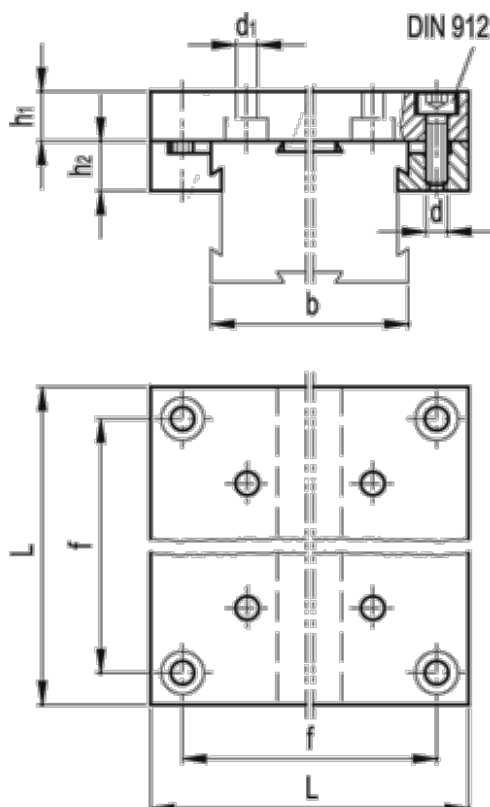

Article number: 20790092

Description: Mounting plates GN 900.4-80-105-B

## Measures

$b$  = 80

$d$  = M4

$d_1$  = 5.5

$f$  = 92.0

$h_1$  = 12

$h_2$  = 12.5

$L$  = 105

Note = For GN 900.6-80